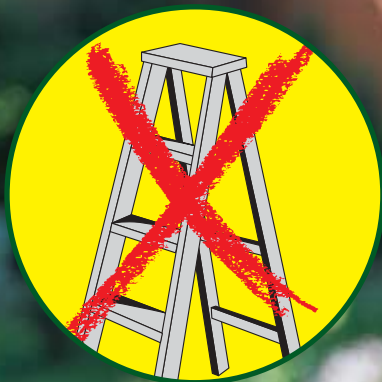

Everything for ladderless tree care

With multi-star® you can work in airy heights manually with ease and precision. And you do it safely, with your feet firmly on the ground. The basic element of ladderless tree care is the extensible Vario handle made of light and extremely rugged aluminium. All tools are attached to this handle with a click: whether loppers or pruning saw. A complete solution for professional tree care without the ladder. You will be excited about the versatile system.